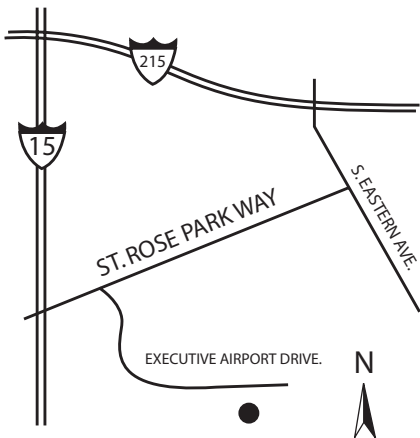

Inspirada™

LIVE INSPIRED

Information Center open daily 10am - 6pm

Located at 1890 Via Firenze Rd. Henderson, NV 89044

Driving Directions: From 215, South on Eastern,

West on St. Rose, South on Executive Airport Rd. (Starr)